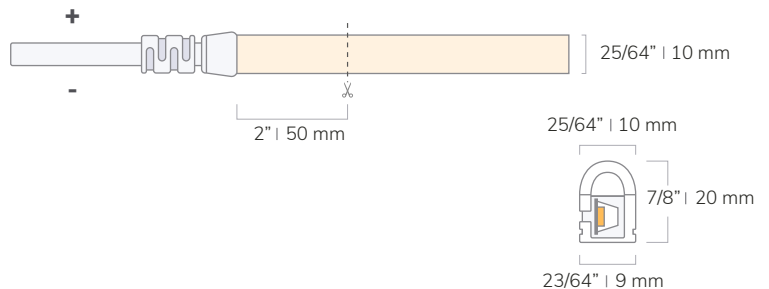

7 Year Warranty

Product Features

CRI	CRI up to 83
CCT	3000K / 5000K
Voltage	24V DC Input
Lumens	Up to 155 lm/ft (510 lm/m)
Beam Angle	160° Beam Angle
Ambient Temp	-4°F to 113°F (-20°C to 45°C)
Operating Temp	-4°F to 167°F (-20°C to 75°C)
Cutting Points	2" (50 mm)
Max Run Length in Series	32 ft (10 m)
LED Size	3014
Dimmable	Yes
Environment	IP65 outdoor, wet location

SKU Builder

Series: **NEON** | Side Bend: **S** | Color Temp.: | Voltage: **24V** | Length: **32FT**

30K - 3000K
50K - 5000K

Example: NEON-S-30K-24V-32FT

Dimensions

Component Ordering Process

01

LED Tape Light

02

Driver Options

03

Connector Options

04

Mounting Options

Product Specifications

Product SKU	CCT	Watts/Foot	Lumens/Foot (Meter)	Luminous Efficacy Lumens/Watt	CRI	Gamut Score Rg (Color Sat.)	Relative Fidelity (Rf)	TLCI (Qa)
NEON-S-30K	3000K	2.7 W/ft (9 W/m)	144 lm/ft (473 lm/m)	52 lm/W	83	94	75	85
NEON-S-50K	5000K	2.7 W/ft (9 W/m)	155 lm/ft (510 lm/m)	56 lm/W	83	95	73	83